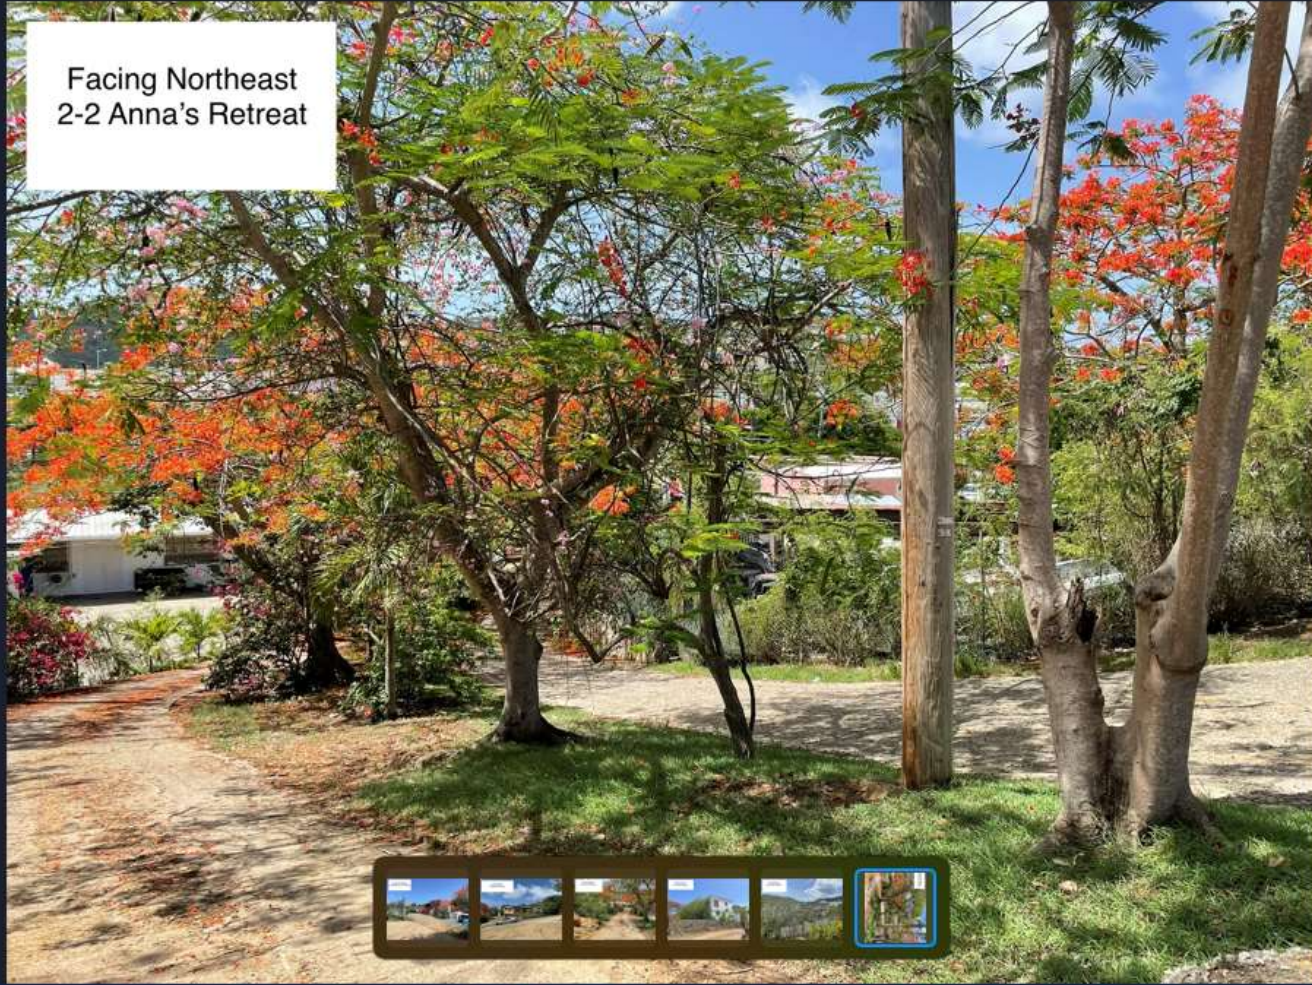

image0.jpeg

42%

Facing SouthEast
148-325A Anna's Retreat

84°F
Partly sunny

11:07 AM
9/29/2022

image1.jpeg

Facing East
2B Anna's Retreat

84°F
Partly sunny

11:07 AM
9/29/2022

image2.jpeg

42%

Facing North
5B Anna's Retreat

84°F
Partly sunny

11:08 AM
9/29/2022

image3.jpeg

Facing South
5A Anna's Retreat

84°F
Partly sunny

11:08 AM
9/29/2022

image4.jpeg

Facing West
5D Anna's Retreat

84°F
Partly sunny

11:08 AM
9/29/2022

image5.jpeg

Facing Northeast
2-2 Anna's Retreat

84°F
Partly sunny

11:09 AM
9/29/2022