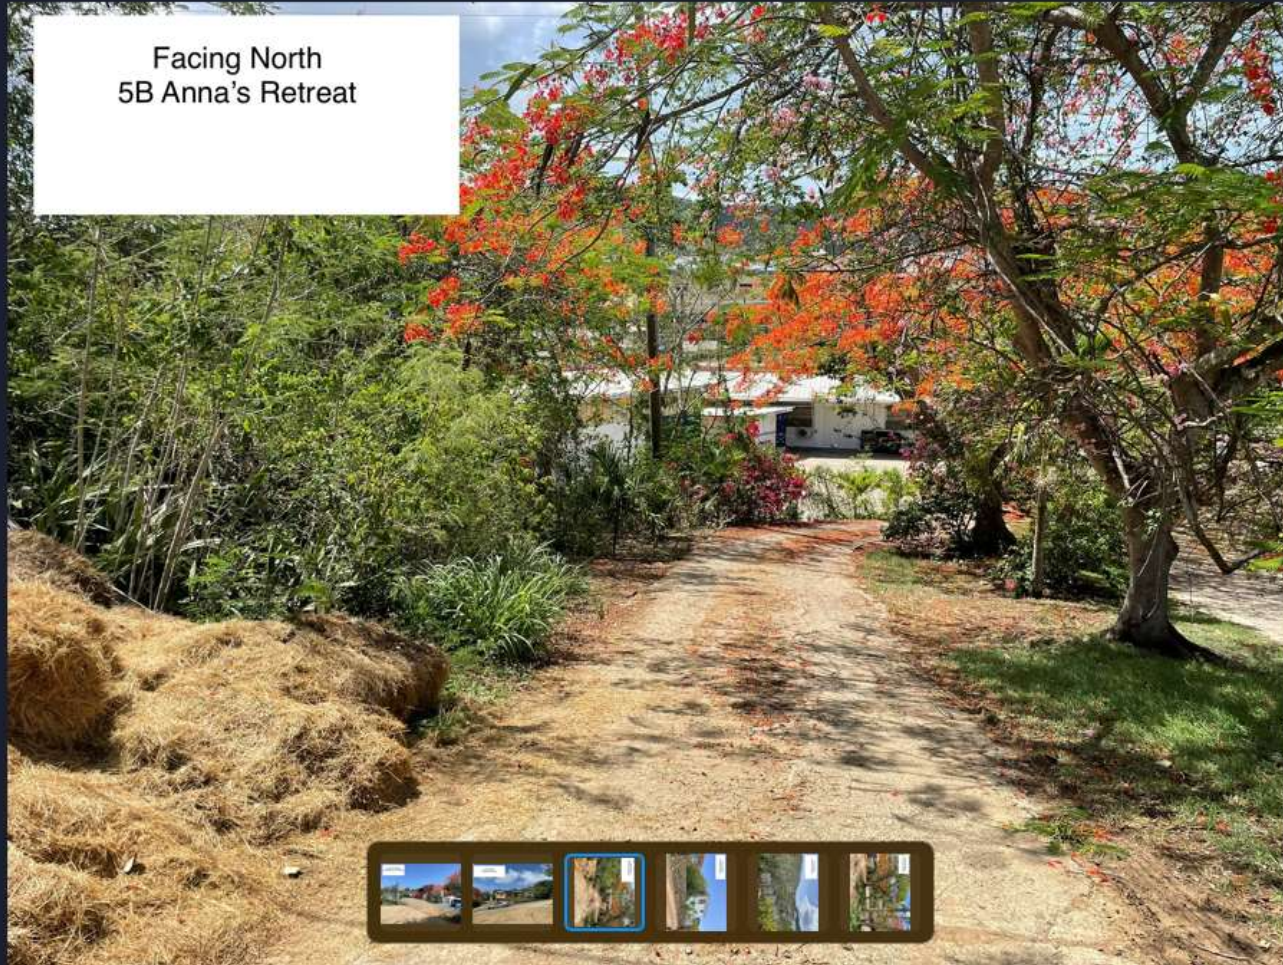

image0.jpeg

42%

Facing SouthEast
148-325A Anna's Retreat

84°F
Partly sunny

11:07 AM
9/29/2022

image1.jpeg

Facing East
2B Anna's Retreat

84°F
Partly sunny

11:07 AM
9/29/2022

image2.jpeg

42%

Facing North
5B Anna's Retreat

84°F
Partly sunny

11:08 AM
9/29/2022

image3.jpeg

Facing South
5A Anna's Retreat

84°F
Partly sunny

11:08 AM
9/29/2022

image4.jpeg

Facing West
5D Anna's Retreat

84°F
Partly sunny

11:08 AM
9/29/2022

image5.jpeg

Facing Northeast
2-2 Anna's Retreat

84°F
Partly sunny

11:09 AM
9/29/2022