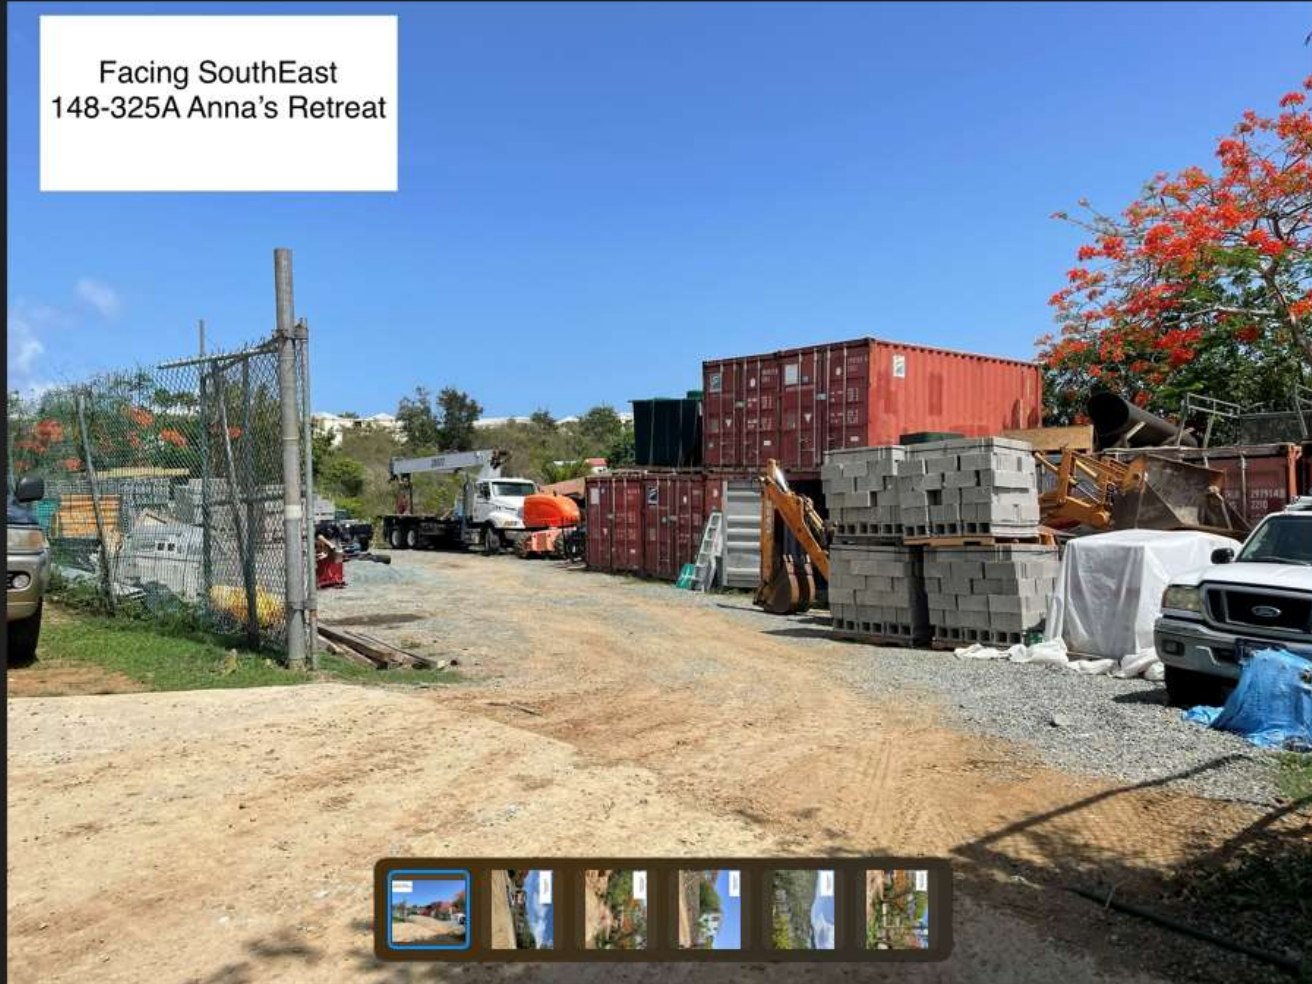

image0.jpeg

42%

Facing SouthEast
148-325A Anna's Retreat

84°F
Partly sunny

11:07 AM
9/29/2022

image1.jpeg

Facing East
2B Anna's Retreat

84°F
Partly sunny

11:07 AM
9/29/2022

image2.jpeg

42%

Facing North
5B Anna's Retreat

84°F
Partly sunny

11:08 AM
9/29/2022

image3.jpeg

Facing South
5A Anna's Retreat